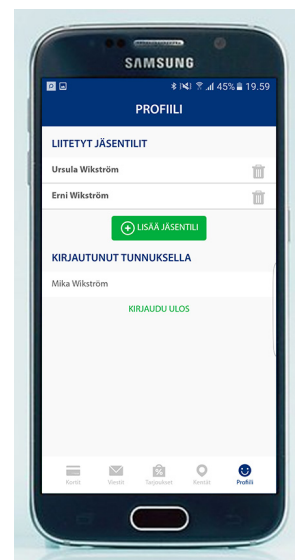

Simple to use course guide making it easy

- to find a course from the map
- to search course by name
- navigate to the course
- to call the course

Easy way to add membership cards to app

- family members
- others travelling with you

Member's other memberships from other clubs will automatically be added to app, if Central Registry has recognized them to be the same person

- videos how to use eBirdie can be found at www.ebirdie.fi or www.golf.fi > Golfliitto > eBirdie
- links to load the app from the iStore and the Google Play will be delivered as soon as we get those