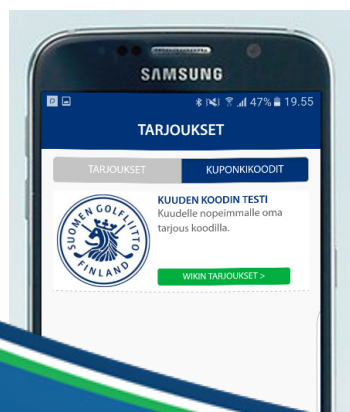

Simple way to send offers to members

Offers can be sent

- Club for its own members
- Golf Union for all the members
- There will be different type of offers
  - continuous
  - timed
  - coupon codes
  - targeted
    - age
    - sex
- Offer will not generate a push notification